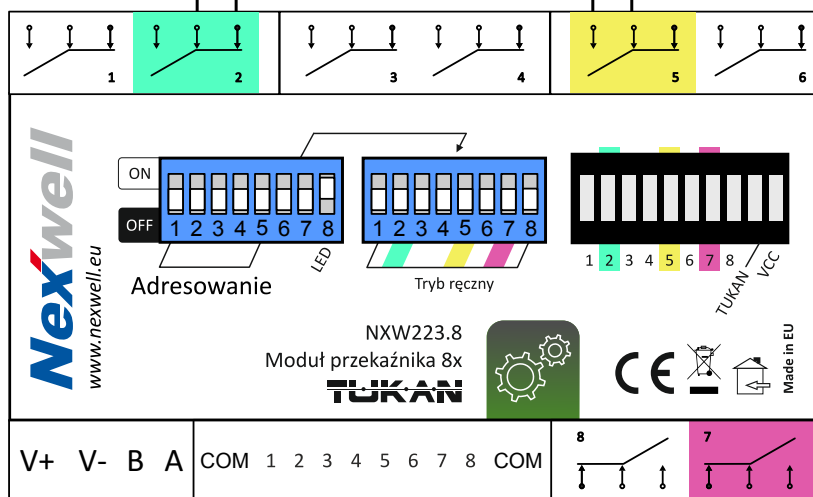

Karta magistrali TUKAN

Magistrala TUKAN

24VDC / 2,5A

U = VDC/VAC
Maks. 250V
I = Maks. 16A