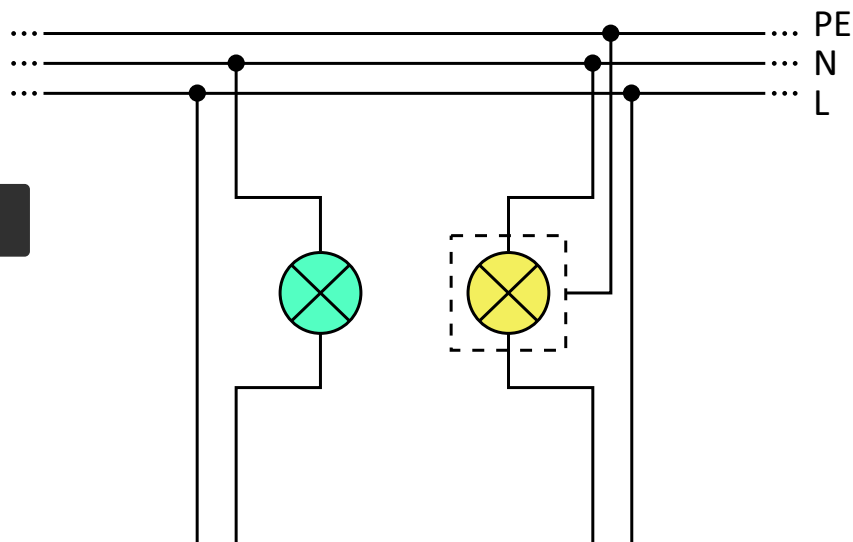

Karta magistrali TUKAN

Magistrala TUKAN

24VDC / 2,5A

U = VDC/VAC
Maks. 250V
I = Maks. 16A